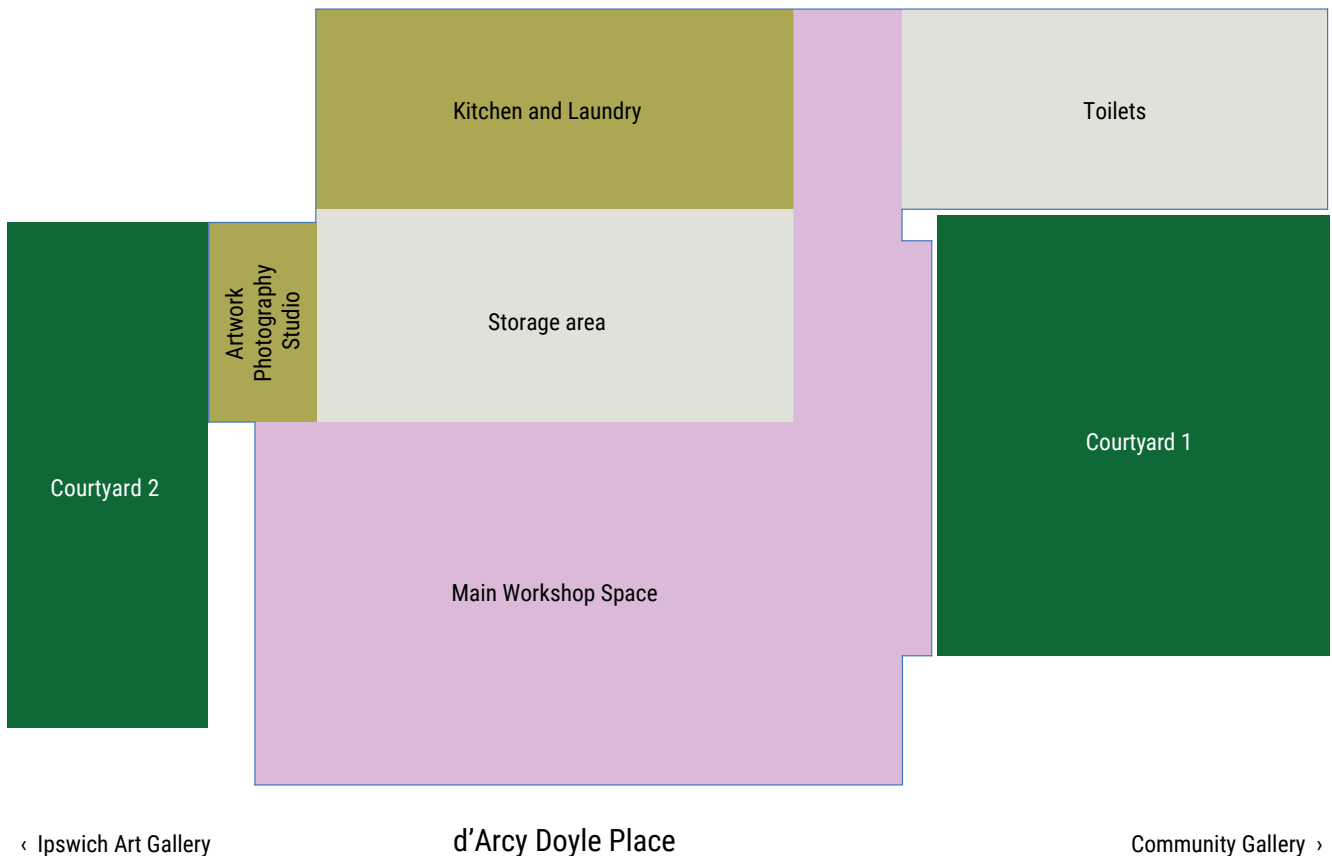

Ipswich Art Workshop floor plan & equipment

- 15 x high stools
- 2 x portable high tables
- 30 x chairs
- 2 x portable tables
- 12 x easels
- 1 x printing press
- 1 x clay roller
- 1 x television with HDMI and USB input (no mics)
- 1 x portable speaker with charging plug and cord
- 1 x storage cupboards
- 2 x studio lights
- 2 x camera tripods
- 5 x lockers
- 1 x fridge and freezer
- 1 x washing machine
- 1 x dryer
- tea and coffee facilities